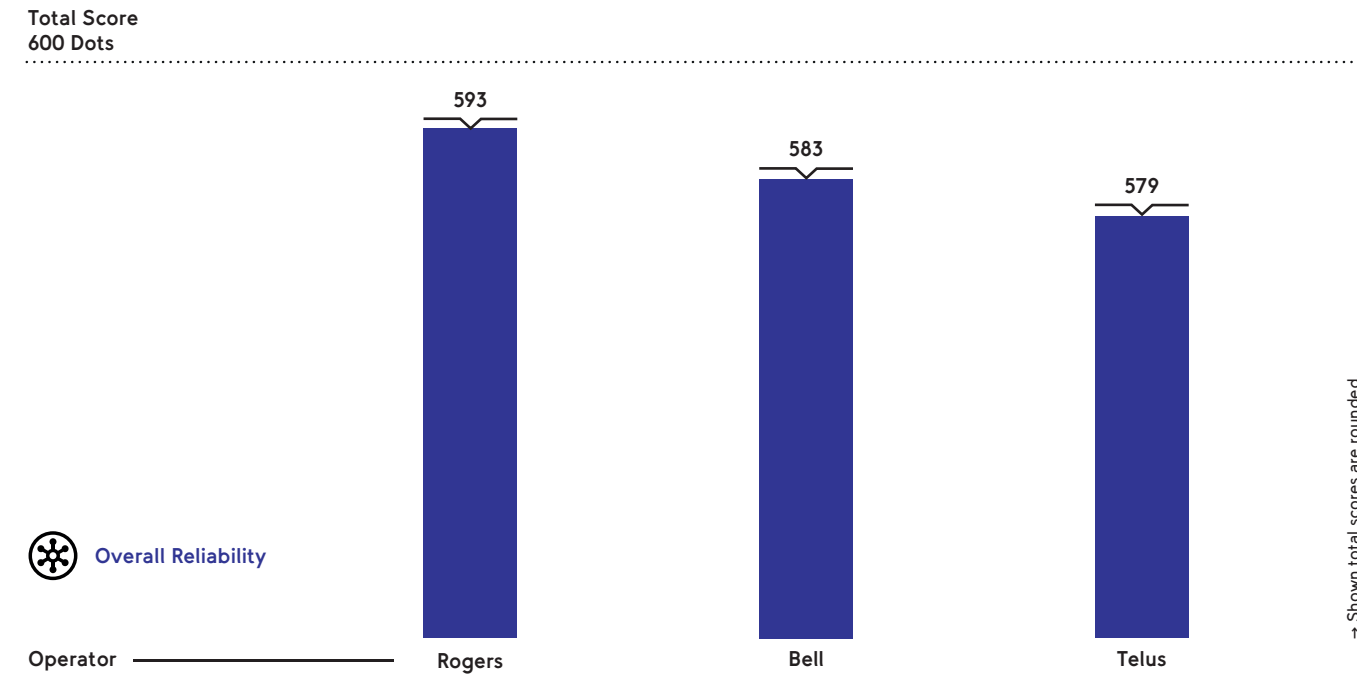

# Nationwide 5G+ — Score Overview

Overall results – data only

Achieved score according to umlaut’s methodology.

# Nationwide 5G+ — Reliability Overview

Overall reliability – data only

The graphs show the overall session reliability of the mobile networks according to umlaut’s methodology.

# Key takeaways

- ⦿ Rogers leads in Canada in overall mobile network Data services performance and has the highest reliability in the country using 5G+ network.

**umlaut**

umlaut communications GmbH

Am Kraftversorgungsturm 3 · 52070 Aachen · Germany