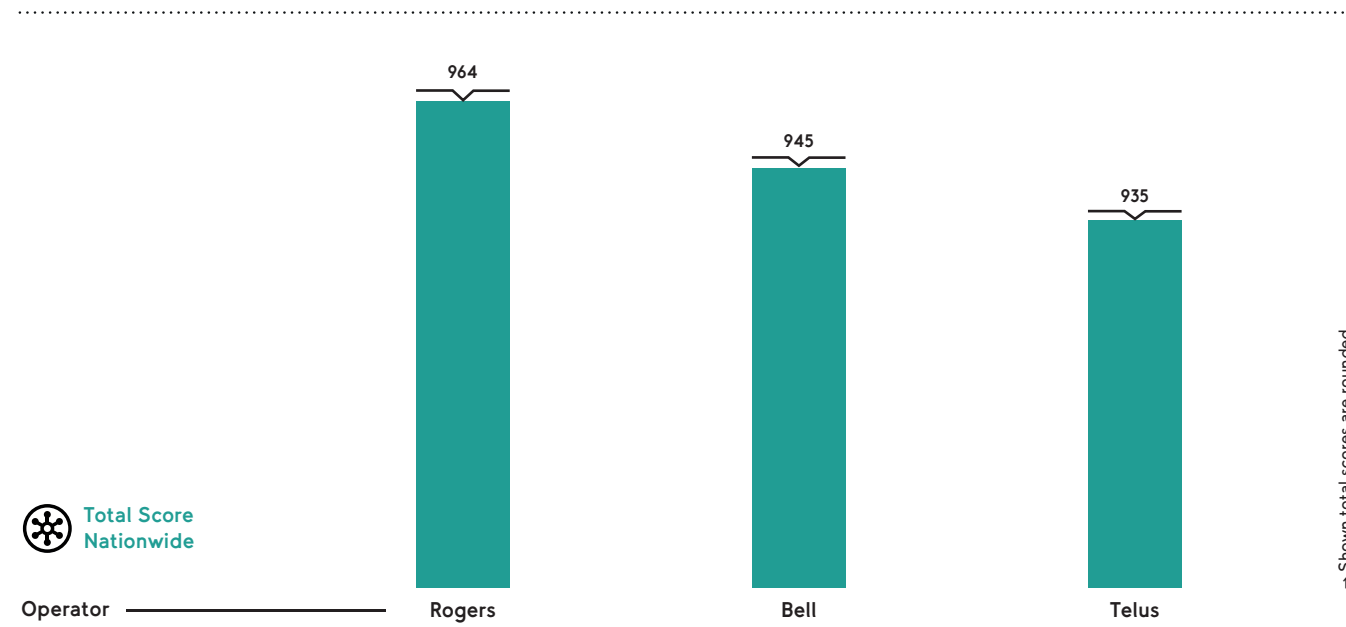

Nationwide 5G+ — Score Overview

Overall results – data only

Achieved score according to umlaut’s methodology.