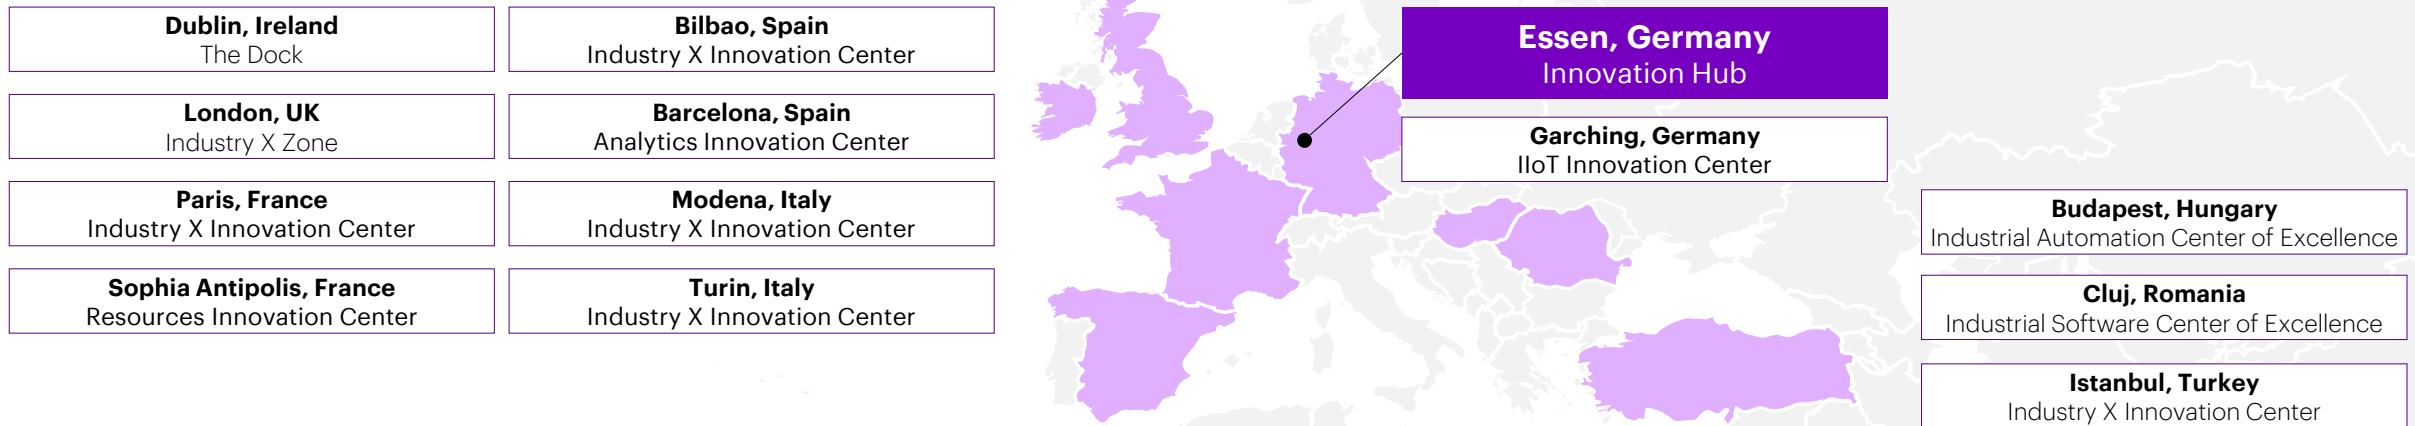

Learn more about [Industry X](#)

The Essen Innovation Hub is one of 20+ Global Industry X Innovation Centers

A powerhouse of technology and best practice for the energy transition

ACCENTURE RESEARCH

Ideate through thought leadership