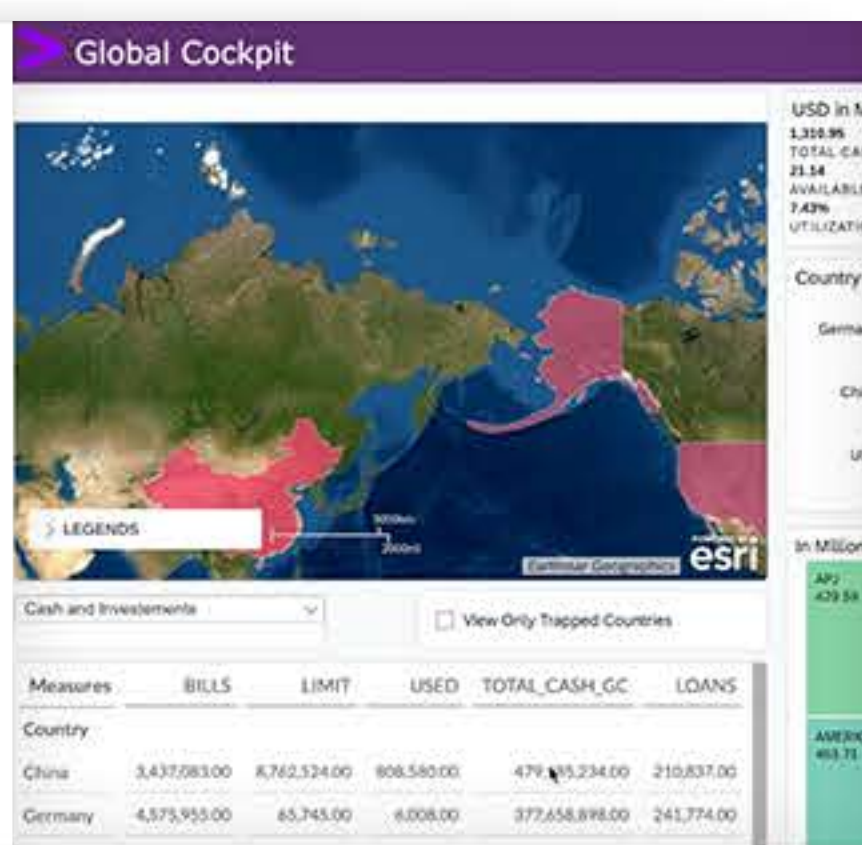

Gain a new level of control – imagine a cloud-based “mission control” that connects you to your supply chain in real-time, freeing siloed information and super-charging resilience.

Transform data into real-time insights

Centralize your operational insights as quick as a click with machine-level data, raw-material traceability, and country-level cash-flow.

Turn IT into a predictive capability

Use artificial intelligence to anticipate impacts. When macro- and micro-forces shift demand, understand outputs and easily play through new scenarios—before real-world implementation.